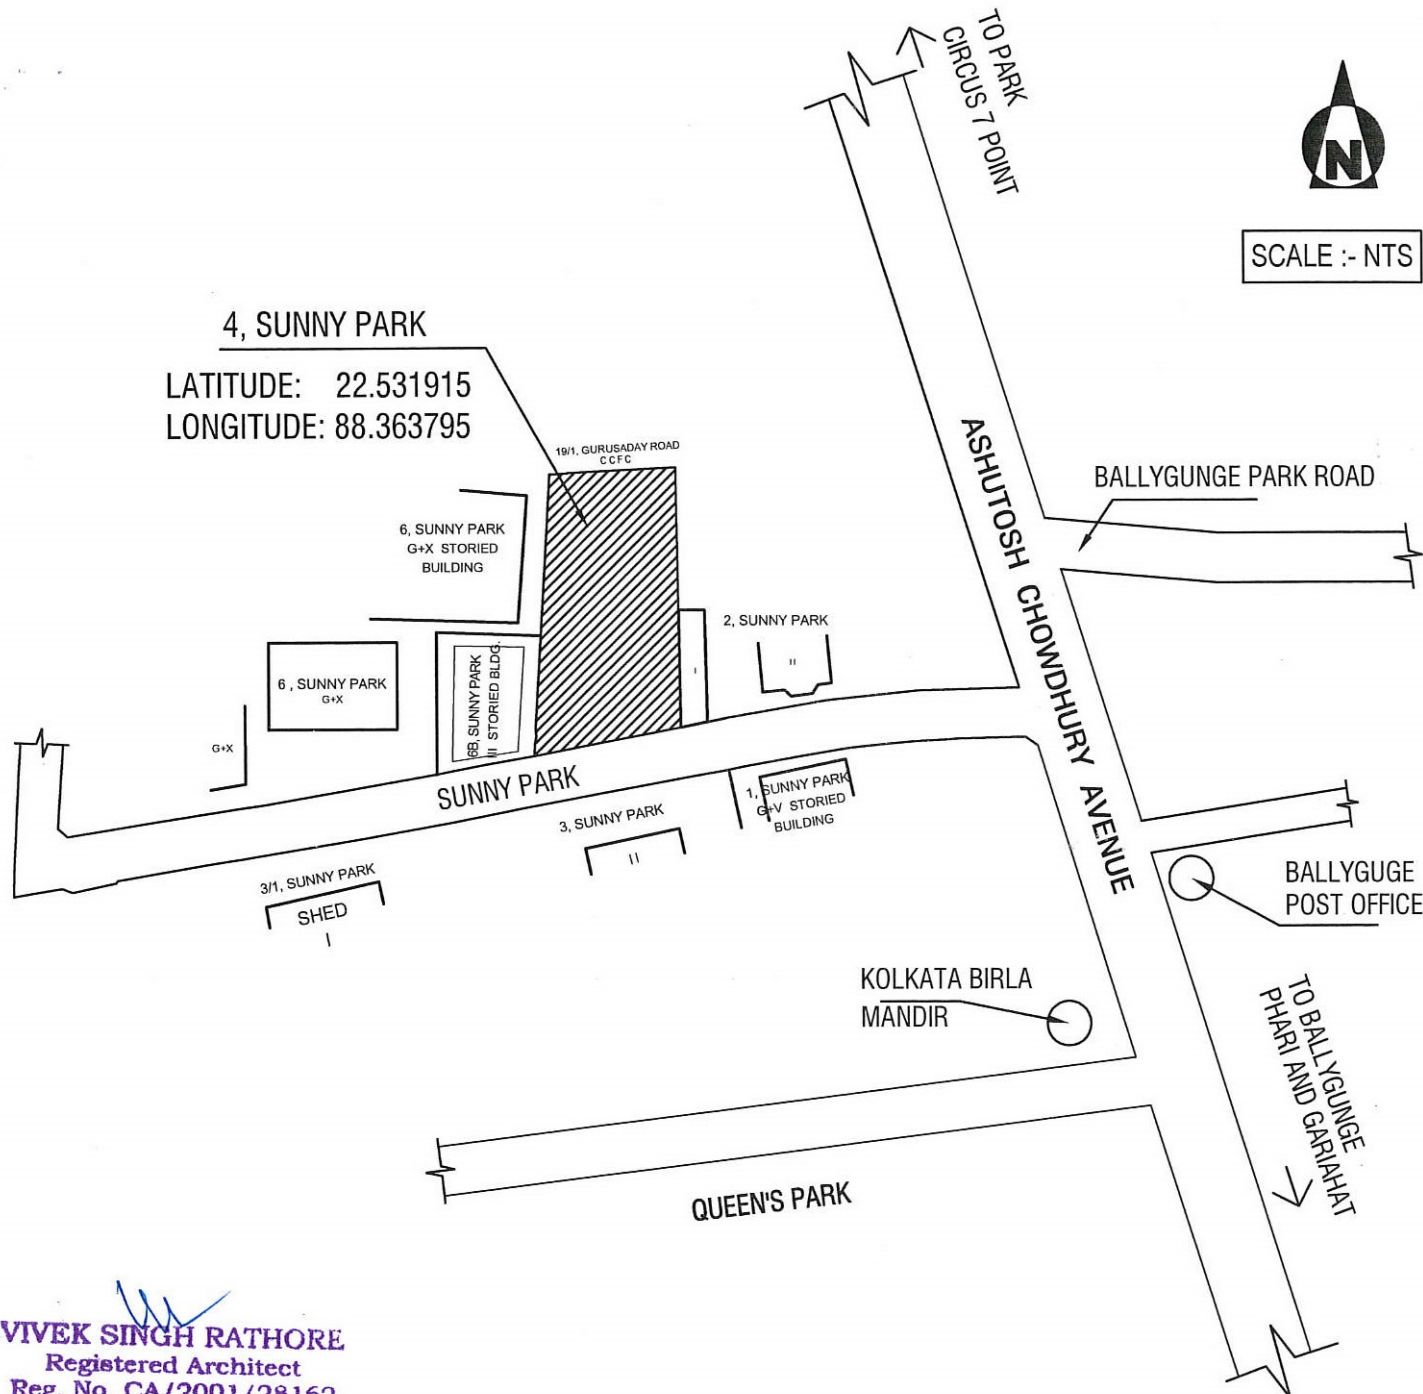

SCALE :- NTS

4, SUNNY PARK
LATITUDE: 22.531915
LONGITUDE: 88.363795

VIVEK SINGH RATHORE
Registered Architect
Reg. No. CA/2001/28162

LOCATION MAP - 4 SUNNY PARK